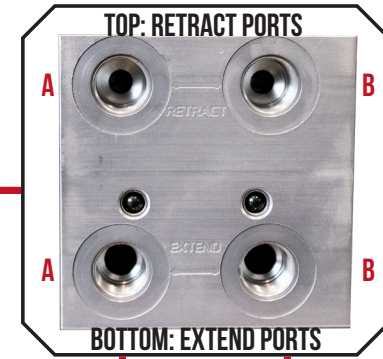

Stillwell

12401 WASHBURN AVENUE SOUTH
BURNSVILLE, MN 55337

6 PORT & DUAL HYDRAULIC JACK PLUMBING

The **neXgen** 6 Port Ball Valve is designed to make adding a hydraulic jack easy and affordable with a zero leak design.

Top Port:
6 Port Extend
Side Port:
6 Port Retract

Top Left Port:
Cylinder Base End
Bottom Left Port:
Cylinder Rod End

Top Right Port:
Cube Extend
Bottom Right Port:
Cube Retract

Top Front Port: Pump Extend
Bottom Front Port: Pump Retract

ATLAS

Right Port:
Extend
Left Port:
Retract