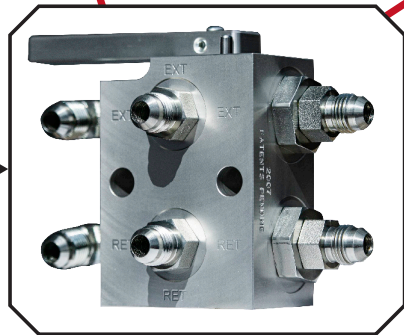

Stillwell

12401 WASHBURN AVENUE SOUTH
BURNSVILLE, MN 55337

6 PORT & DUAL HYDRAULIC JACK PLUMBING

The **neXgen** 6 Port Ball Valve is designed to make adding a hydraulic jack easy and affordable with a zero leak design.

Top Port:
6 Port Extend
Side Port:
6 Port Retract

Top Left Port:
Cylinder Base End
Bottom Left Port:
Cylinder Rod End

Top Right Port:
Cube Extend
Bottom Right Port:
Cube Retract

Top Front Port: Pump Extend
Bottom Front Port: Pump Retract

ATLAS

Right Port:
Extend
Left Port:
Retract