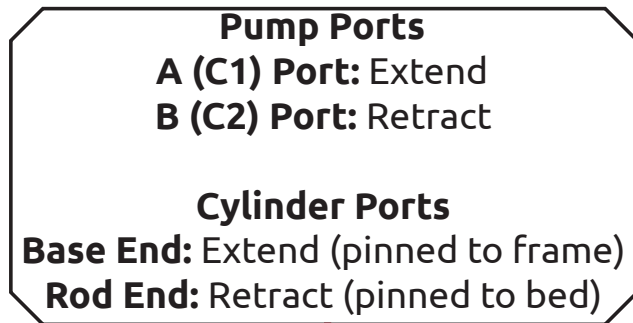

Stillwell

12401 WASHBURN AVENUE SOUTH
BURNSVILLE, MN 55337

6 Port & DURO Hydraulic Jack Plumbing

The **neXgen** 6 Port Ball Valve is designed to make adding a hydraulic jack easy and affordable with a zero leak design.

Top Left Port:
Cylinder Base End
Bottom Left Port:
Cylinder Rod End

Top Right Port:
Jack Extend
Bottom Right Port:
Jack Retract

Top Front Port: Pump Extend
Bottom Front Port: Pump Retract

Right Port:
Retract
Left Port:
Extend