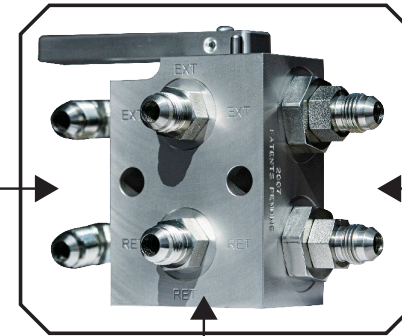

Stillwell

12401 WASHBURN AVENUE SOUTH
BURNSVILLE, MN 55337

6 Port & DURO Hydraulic Jack Plumbing

The **neXgen** 6 Port Ball Valve is designed to make adding a hydraulic jack easy and affordable with a zero leak design.

Top Left Port:
Cylinder Base End
Bottom Left Port:
Cylinder Rod End

Top Right Port:
Jack Extend
Bottom Right Port:
Jack Retract

Top Front Port: Pump Extend
Bottom Front Port: Pump Retract

Right Port:
Retract
Left Port:
Extend