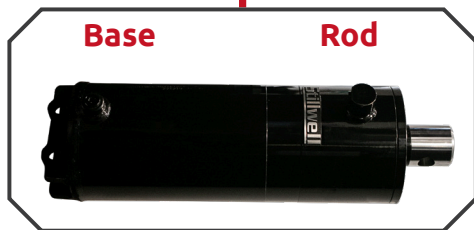

Stillwell

12401 WASHBURN AVENUE SOUTH
BURNSVILLE, MN 55337

6 Port & DURO Hydraulic Jack Plumbing

The **neXgen** 6 Port Ball Valve is designed to make adding a hydraulic jack easy and affordable with a zero leak design.

Top Left Port:
Cylinder Base End
Bottom Left Port:
Cylinder Rod End

Top Right Port:
Jack Extend
Bottom Right Port:
Jack Retract

Top Front Port: Pump Extend
Bottom Front Port: Pump Retract

Right Port:
Retract
Left Port:
Extend