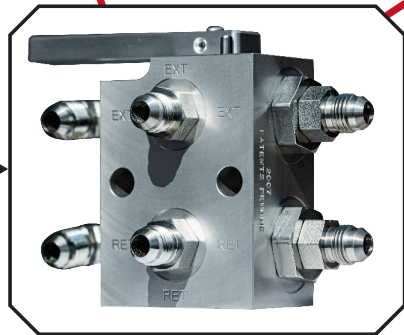

Stillwell

12401 WASHBURN AVENUE SOUTH
BURNSVILLE, MN 55337

6 PORT & DUAL DURO HYDRAULIC JACK PLUMBING

The **neXgen** 6 Port Ball Valve is designed to make adding a hydraulic jack easy and affordable with a zero leak design.

Top Port:
6 Port Extend
Side Port:
6 Port Retract

Top Left Port:
Cylinder Base End
Bottom Left Port:
Cylinder Rod End

Top Right Port:
Cube Extend
Bottom Right Port:
Cube Retract

Top Front Port: Pump Extend
Bottom Front Port: Pump Retract

DURO

Right Port:
Retract
Left Port:
Extend