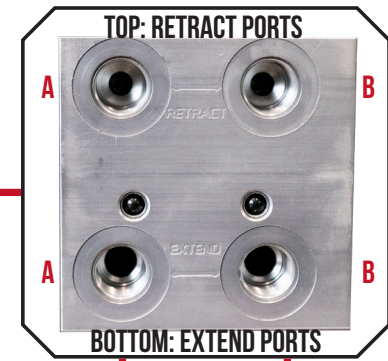

Stillwell

12401 WASHBURN AVENUE SOUTH
BURNSVILLE, MN 55337

6 PORT & DUAL DURO HYDRAULIC JACK PLUMBING

The **neXgen** 6 Port Ball Valve is designed to make adding a hydraulic jack easy and affordable with a zero leak design.

Top Port:
6 Port Extend
Side Port:
6 Port Retract

Top Left Port:
Cylinder Base End
Bottom Left Port:
Cylinder Rod End

Top Right Port:
Cube Extend
Bottom Right Port:
Cube Retract

Top Front Port: Pump Extend
Bottom Front Port: Pump Retract

DURO

Right Port:
Retract
Left Port:
Extend