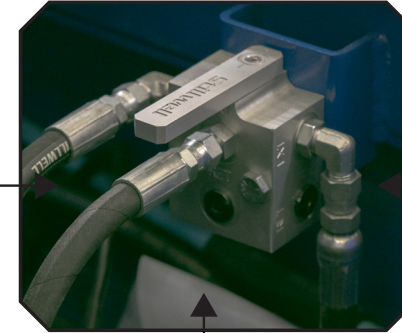

Stillwell

12401 WASHBURN AVENUE SOUTH
BURNSVILLE, MN 55337

Single Acting Hydraulic Jack Plumbing

The **neXgen** 6 Port Ball Valve is designed to make adding a hydraulic jack easy and affordable with a zero leak design.

Pump Ports
A (C1) Port: Extend
Cylinder Ports
Base End: Extend (pinned to frame)

Top Left Port: Cylinder Base End
Bottom Left Port: Plugged

Top Front Port: Pump Extend
Bottom Front Port: Plugged

Top Right Port: Jack Extend
Bottom Right Port: Plugged

Right Port: Extend
Left Port: NeXgen Single Acting Valve

ATLAS